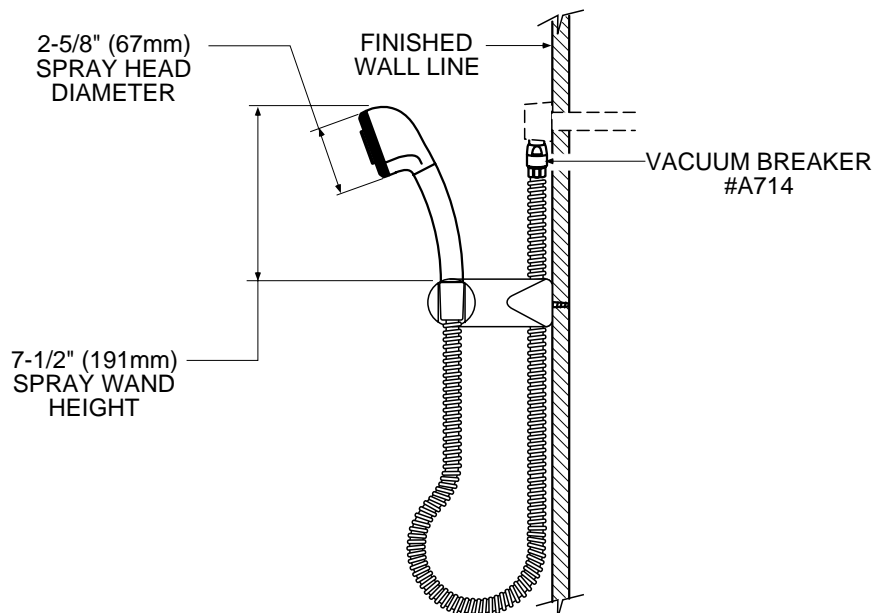

CRITICAL DIMENSIONS

(DO NOT SCALE)