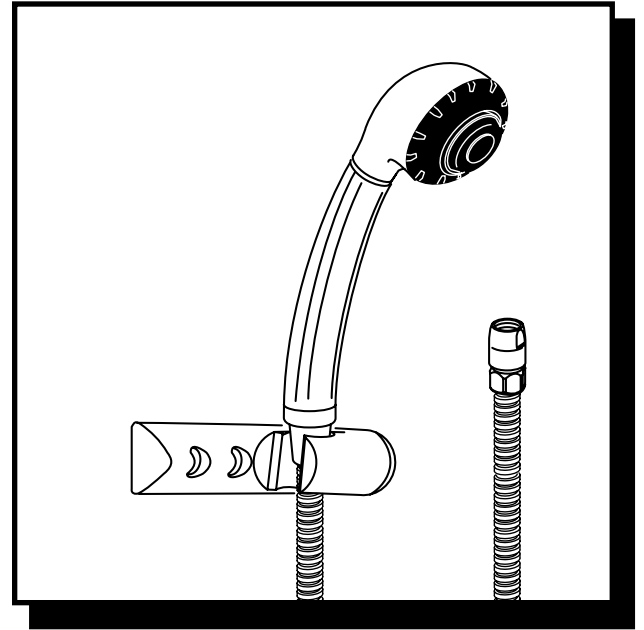

DESCRIPTION

- Handheld Shower (nonmetallic)
- 69" double interlock spiral hose (metal)
- Vacuum breaker
- Adjustable wall bracket

OPERATION

- Adjustable spray - rotate outer ring to select coarse to fine spray
- Holder rotates to adjust angle of hand shower

WARRANTY

- Lifetime limited warranty against leaks, drips and finish defects to the original consumer purchaser
- 5 year warranty if used in commercial installations

Hand Held Adjustable Spray Shower
Model: 3854 (Chrome)