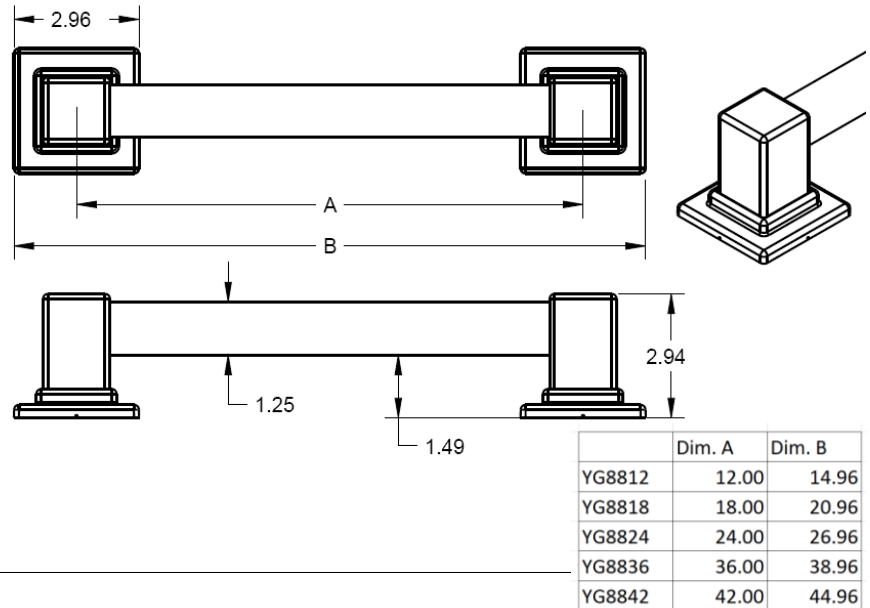

90 Degree® Technical Specification

Grab Bar

YG8812/YG8818/YG8824/YG8836/YG8842

Stock Numbers:

- **YG8812CH** – 12” Grab Bar
  Chrome Finish
- **YG8818CH** – 18” Grab Bar
  Chrome Finish
- **YG8824CH** – 24” Grab Bar
  Chrome Finish
- **YG8836CH** – 36” Grab Bar
  Chrome Finish
- **YG8842CH** – 42” Grab Bar
  Chrome Finish
- **YG8812BN** – 12” Grab Bar
  Brushed Nickel Finish
- **YG8818BN** – 18” Grab Bar
  Brushed Nickel Finish
- **YG8824BN** – 24” Grab Bar
  Brushed Nickel Finish
- **YG8836BN** – 36” Grab Bar
  Brushed Nickel Finish
- **YG8842BN** – 42” Grab Bar
  Brushed Nickel Finish
- **YG8812BL** – 12” Grab Bar
  Matte Black Finish
- **YG8818BL** – 18” Grab Bar
  Matte Black Finish
- **YG8824BL** – 24” Grab Bar
  Matte Black Finish
- **YG8836BL** – 36” Grab Bar
  Matte Black Finish
- **YG8842BL** – 42” Grab Bar
  Matte Black Finish

Dimensions:

Installation Instructions:

Please refer to product instructions for installation steps.

Cleaning Instructions:

To preserve the fine finish of this product, clean only with a soft damp cloth. Dry well. Do not use commercial or abrasive cleaners.

Materials:

Grab Bar posts and bars are constructed of stainless steel.

Stock Number: _____ Grab Bar

By Moen Incorporated

25300 AL MOEN DRIVE • NORTH OLMSTED, OH 44070
CORPORATE HEADQUARTERS: (800) 321-8809 • FAX: (800) 848-6636
INTERNATIONAL: (440) 962-2000 • FAX: (440) 962-2726
CUSTOMER SERVICE (USA) : 800-882-0116 • FAX: (888) 379-2720
WWW.CSI.MOEN.COM

MOEN®

© 2023 Moen Incorporated. Moen is a registered trademark and 90 degree is a trademark of Moen Incorporated. All rights reserved.