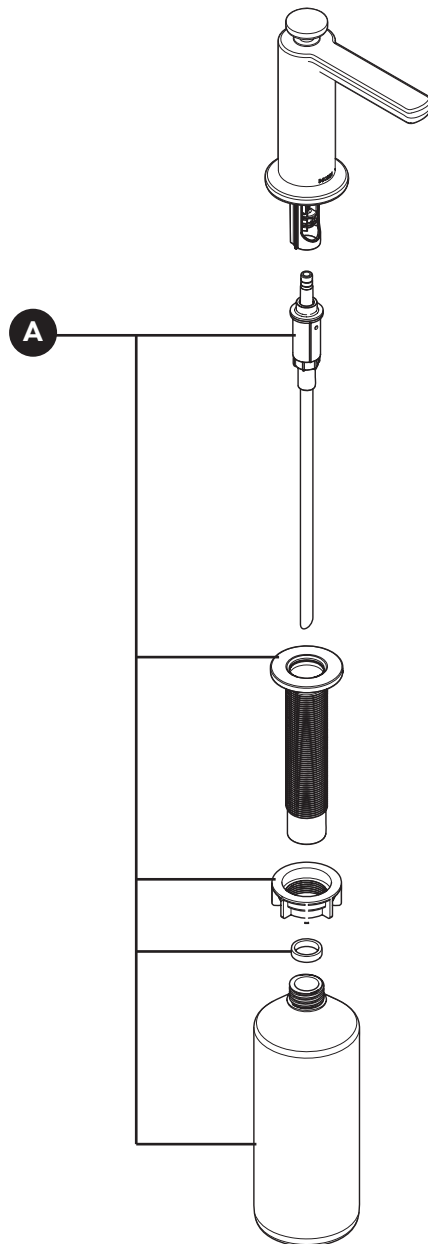

MODERN SOAP/LOTION DISPENSER S3947 Series

ORDER BY PART NUMBER

ID	Kit Number	Finish
A	173490	N/A