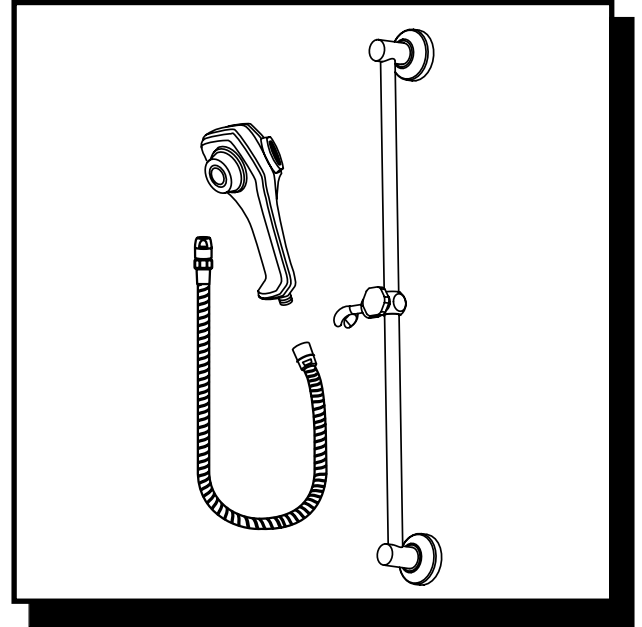

DESCRIPTION

1. Handheld shower (nonmetallic)
   - 69" double interlock spiral hose (metal)
   - Vacuum breaker
   - 24" slide bar (metal)
2. **SLIDE BAR IS NOT TO BE USED AS A GRAB BAR.**

OPERATION

- Pulsation and regular spray - select by rotating lever

FLOW

- Designed to deliver 2.5 gpm (9.5 L/min) at 60 psi

STANDARDS

- Designed and manufactured to comply with the applicable requirements of: CSA B-125 and ASME A112.18.1M and ASSE 1014 and all applicable specifications referenced therein

WARRANTY

- Warranted for one year against material or manufacturing defects

PULSATION®
Hand Held Shower

Model: 3990