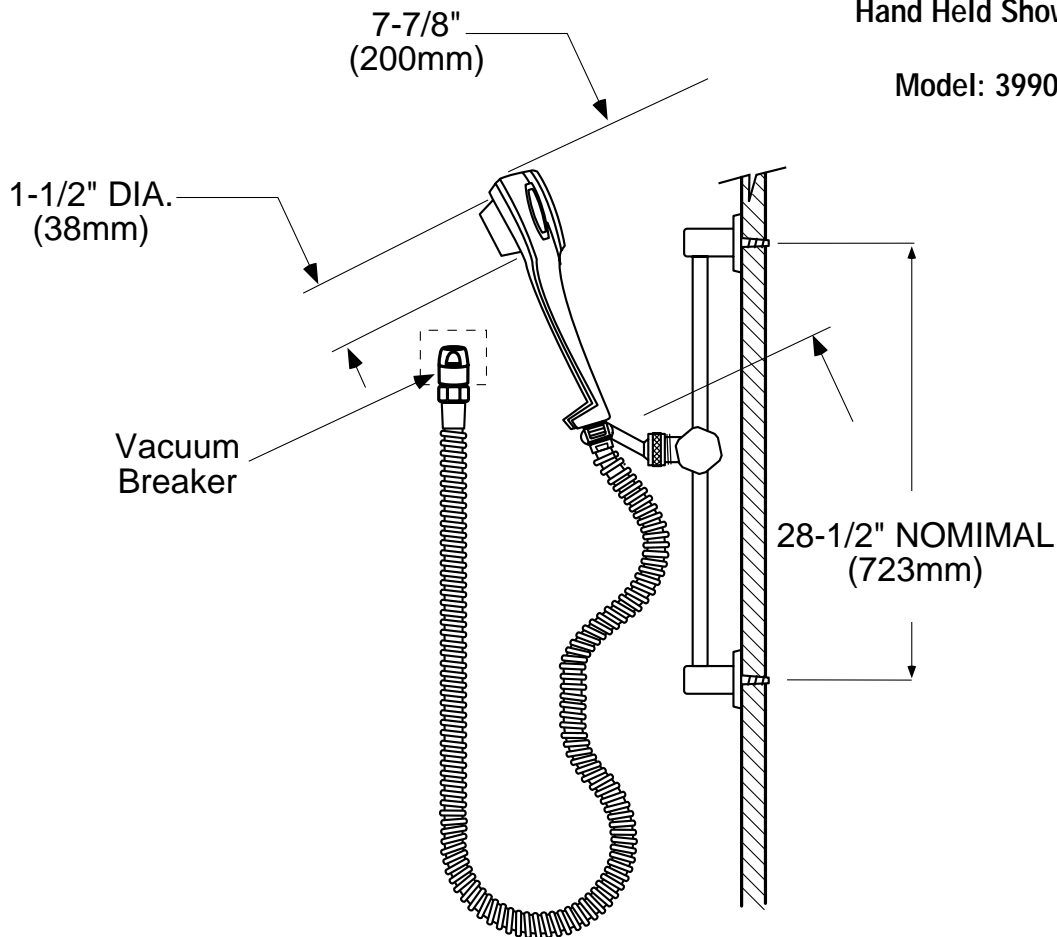

## DESCRIPTION

- Handheld shower (nonmetallic)
  - 69" double interlock spiral hose (metal)
  - Vacuum breaker
  - 24" slide bar (metal)
- SLIDE BAR IS NOT TO BE USED AS A GRAB BAR.**

## FLOW

- Designed to deliver 2.5 gpm (9.5 L/min) at 60 psi

## CRITICAL DIMENSIONS

(DO NOT SCALE)