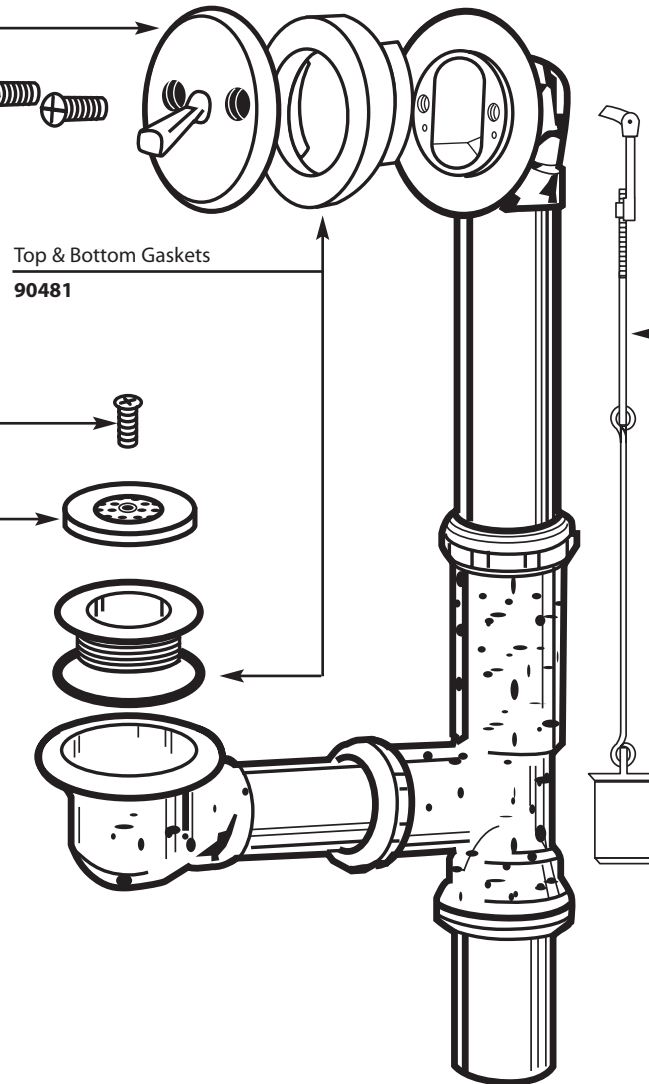

Buy it for looks. Buy it for life.®

■ Order by Part Number

Order complete drain if service parts not included on this page

Trip Lever Face Plate Kit

90462	Chrome
90462P	Polished Brass
90462PM	Platinum
90462BP	Black Opal
90462ST	Satine
90462CG	Classic Gold
90462NL	Nickel

Screws (2)

90478	Chrome
90478P	Polished Brass
90478PM	Platinum
90478BP	Black Opal
90478ST	Satine
90478CG	Classic Gold
90478NL	Nickel

Grid Cover Kit

90467	Chrome
90467P	Polished Brass
90467PM	Platinum
90467BP	Black Opal
90467ST	Satine
90467CG	Classic Gold

Illustrated Parts

BATH WASTE ASSEMBLY

MODEL

90410	Chrome
90410BC	Brushed Chrome
90410P	Polished Brass
90410PM	Platinum
90410ST	Satine
90410BN	Brushed Nickel
90410WR	Wrought Iron
90410AN	Antique Nickel
90410ORB	Oil Rubbed Bronze
90410PW	Pewter
90410BB	Brushed Bronze
90410AZ	Antique Bronze