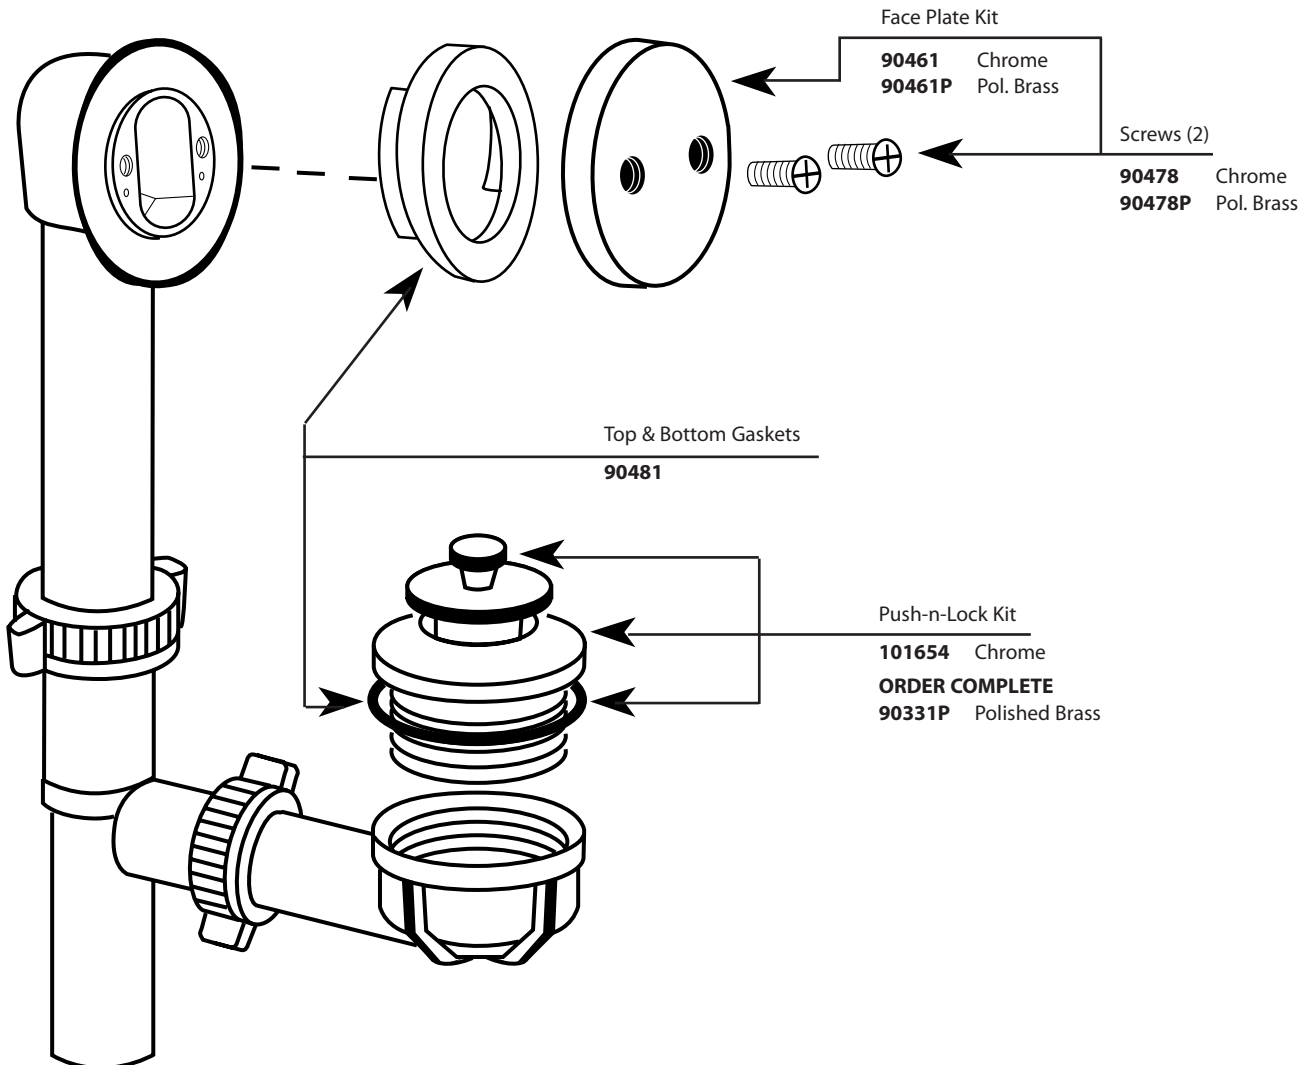

■ Order by Part Name and
Part Number (Bold Face Type)

| BATH WASTE ASSEMBLY | |
|----------------------------|----------------|
| MODEL | FINISH |
| 90320 | Chrome |
| DISCONTINUED SKUS | |
| 90320P | Polished Brass |

CRITICAL DIMENSIONS

(DO NOT SCALE)