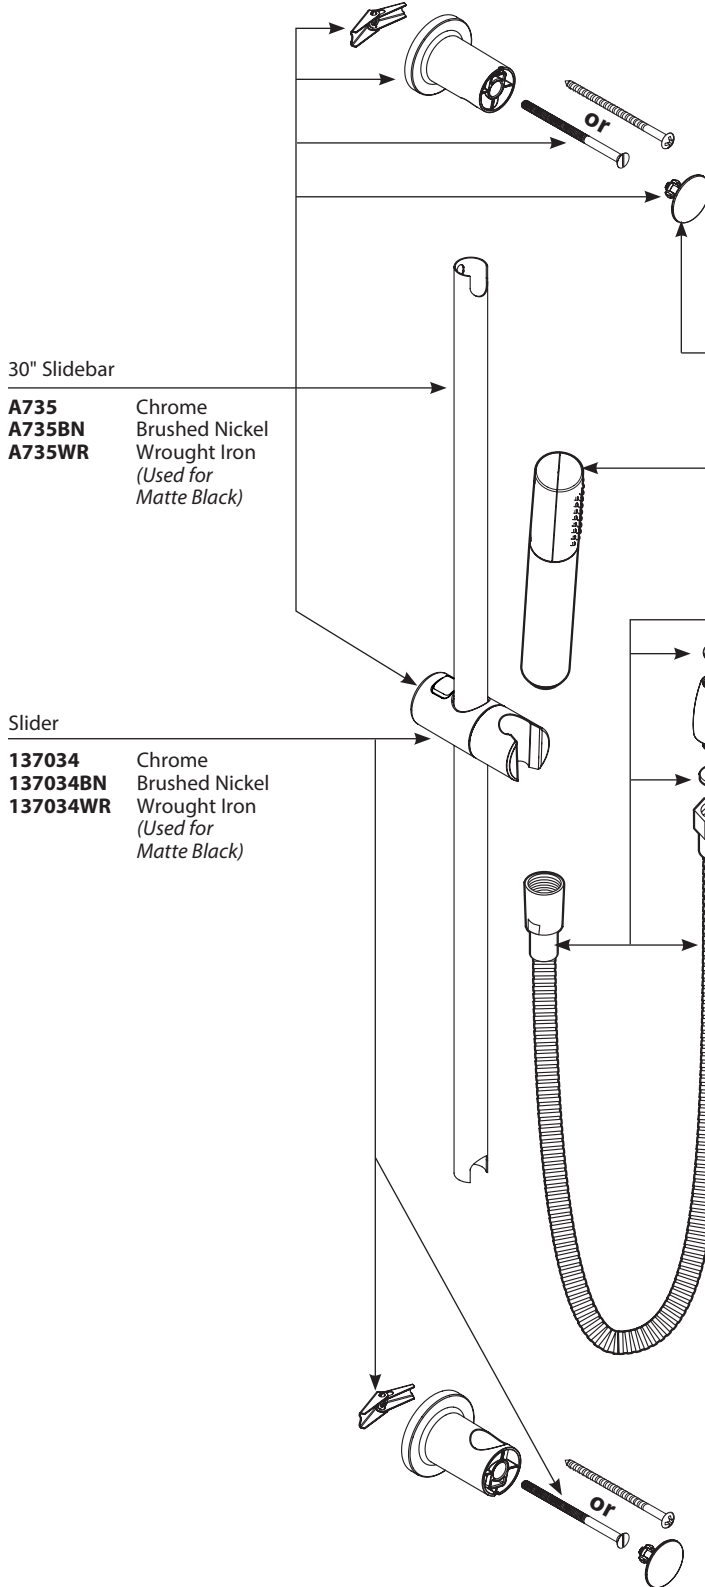

Buy it for looks. Buy it for life.®

Illustrated Parts

Level™			
Single Function Handshower			
MODEL	TYPE	SIZE	FINISH
3887EP	Wand	30"	Chrome
3887EPBN	Wand	30"	Brushed Nickel
3887EPWR	Wand	30"	Wrought Iron
3887EP17	Wand	30"	Chrome
3887EP17BN	Wand	30"	Brushed Nickel
3887EP17BL	Wand	30"	Matte Black
Discontinued			
3887	Wand	30"	Chrome
3887BN	Wand	30"	Brushed Nickel
3885	Wand	22"	Chrome
3885BN	Wand	22"	Brushed Nickel

30" Slidebar

A735 Chrome
A735BN Brushed Nickel
A735WR Wrought Iron
(Used for Matte Black)

Plug Button

146670 Chrome
146670BN Brushed Nickel
146670WR Wrought Iron *(Used for Matte Black)*

HandShower (2.0 GPM)

HandShower (1.75 GPM)

165212 Chrome
165212BN Brushed Nickel

155891 Chrome
155891BN Brushed Nickel
155891BL Matte Black

Slider

137034 Chrome
137034BN Brushed Nickel
137034WR Wrought Iron
(Used for Matte Black)

Hose

A726 Chrome
A726ST Satine *(Used with Brushed Nickel)*
A726WR Wrought Iron

Vacuum Breaker *(Include with models prior to 7/15/14)*

A714 Chrome
A714ST Satine *(Use for Brushed Nickel)*
A714WR Wrought Iron